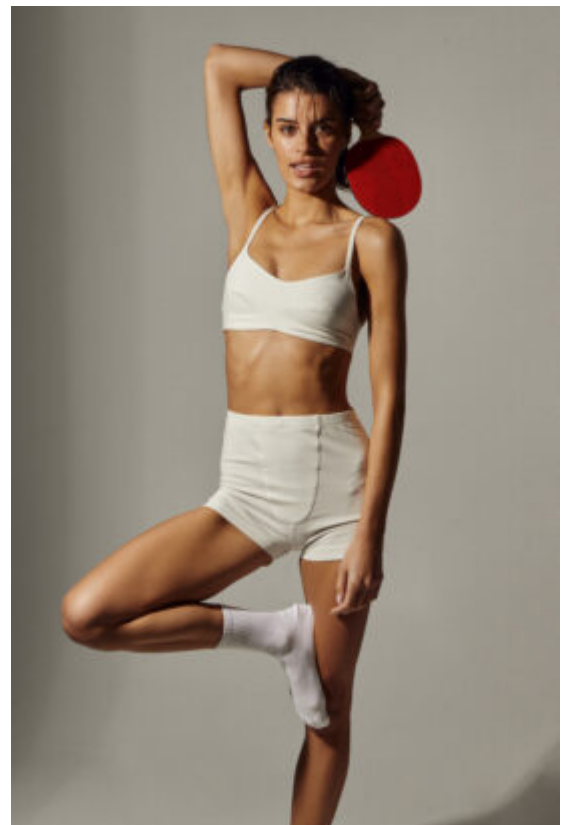

TRUE MODELS

Katya Velcheva

176 | 83 / 60 / 90 / 40 | |

TRUE MODELS

Katya Velcheva

176 | 83 / 60 / 90 / 40 | /